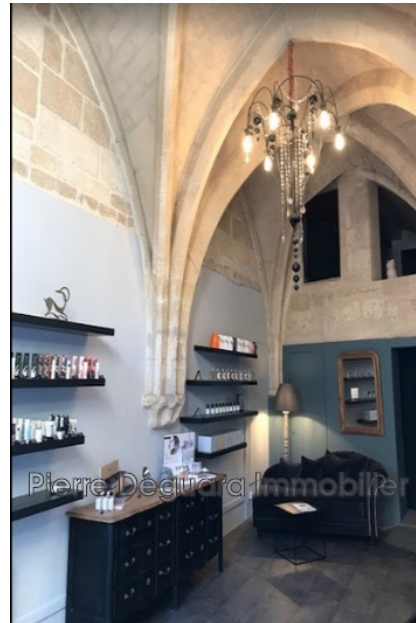

Pierre
Deguara IMMOBILIER

RÉSIDENTIEL & COMMERCIAL & ENTREPRISE

Nous contacter : **04 67 12 39 39**

110 000 €

Occupational

Surface : 45 m²

View : Citadine

9651 Montpellier

Montpellier-Centre ville, Lease to sell of a superb 45m² shop which combines the charm of stone and contemporary. Ideal location for quality products. Commercial premises in perfect condition, well proportioned. A beautiful workspace to showcase your products. Rent of 1,275 euros/month.

Document non contractuel
27/04/2024 - Prix T.T.C